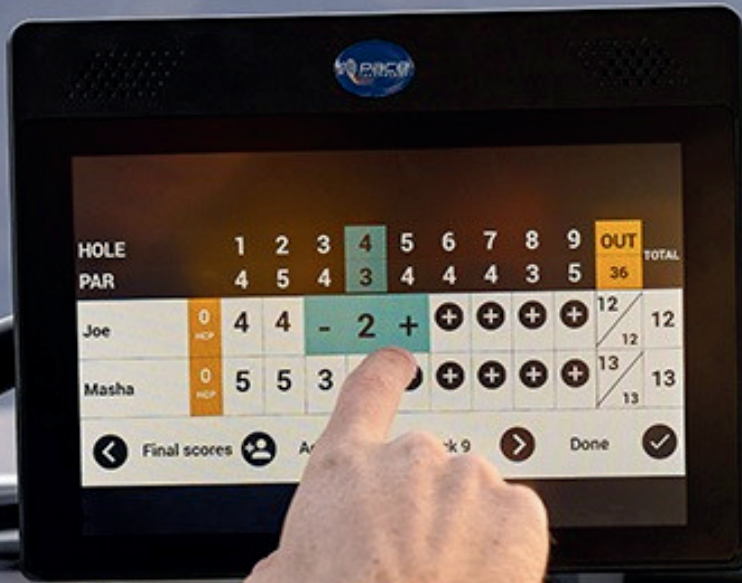

EZGO®

References

The Next Evolution in Fleet Management